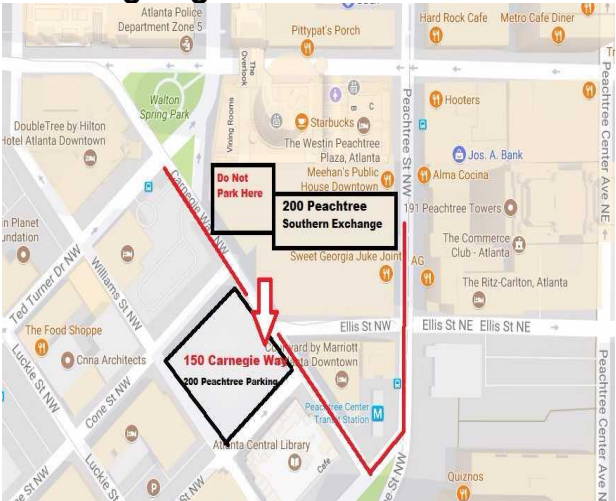

Parking Deck address is 150 Carnegie Way, Atlanta GA, 30303

From all points South:

- Take I-75 or I-85 North to Atlanta
- Take Exit 248C, Freedom Pkwy toward Andrew Young International Boulevard
- Keep left towards Andrew Young International Boulevard
- Turn left on Andrew Young International Boulevard
- Turn left onto Carnegie Way
- Turn right into parking garage with the "Parking" in red letters - Proceed to the 6th Floor (Green Floor) take Skybridge into Southern Exchange

From all points North:

- Take I-75 or I-85 South to Atlanta
- Take 249C, Williams Street until it dead ends
- Turn left on Andrew Young International Boulevard
- Turn right onto Carnegie Way
- Turn right into the parking garage with the "Parking" in red letters - Proceed to the 6th Floor (Green Floor) take Skybridge into Southern Exchange

From all points East or West:

- Take I-20 to Atlanta
- Take I-75 or I-85 North to Atlanta
- Take Exit 248C, Freedom Pkwy toward Andrew Young International Boulevard
- Keep left towards Andrew Young International Boulevard
- Turn left on Andrew Young International Boulevard
- Turn left onto Carnegie Way
- Turn right into parking garage with the "Parking" in red letters - Proceed to the 6th Floor (Green Floor) take Skybridge into Southern Exchange

Turn into garage with "PARKING" in red letters

View From South

View From North

Main desk number is (404) 522-5522