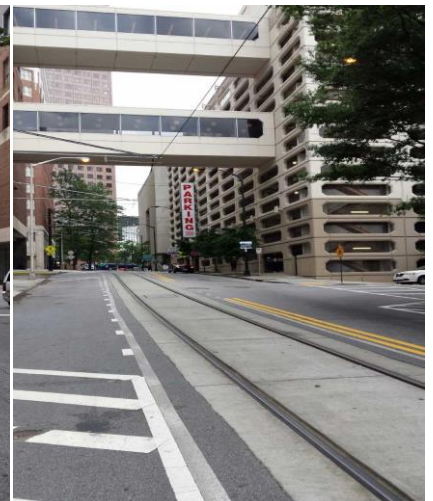

Parking Deck address is 150 Carnegie Way, Atlanta GA, 30303

From all points South:

- Take I-75 or I-85 North to Atlanta
- Take Exit 248C, Freedom Pkwy toward Andrew Young International Boulevard
- Keep left towards Andrew Young International Boulevard
- Turn left on Andrew Young International Boulevard
- Turn left onto Carnegie Way
- Turn right into parking garage with the "Parking" in red letters - Proceed to the 6th Floor (Green Floor) take Skybridge into Southern Exchange

From all points North:

- Take I-75 or I-85 South to Atlanta
- Take 249C, Williams Street until it dead ends
- Turn left on Andrew Young International Boulevard
- Turn right onto Carnegie Way
- Turn right into the parking garage with the "Parking" in red letters - Proceed to the 6th Floor (Green Floor) take Skybridge into Southern Exchange

From all points East or West:

- Take I-20 to Atlanta
- Take I-75 or I-85 North to Atlanta
- Take Exit 248C, Freedom Pkwy toward Andrew Young International Boulevard
- Keep left towards Andrew Young International Boulevard
- Turn left on Andrew Young International Boulevard
- Turn left onto Carnegie Way
- Turn right into parking garage with the "Parking" in red letters - Proceed to the 6th Floor (Green Floor) take Skybridge into Southern Exchange

Turn into garage with "PARKING" in red letters

View From South

View From North

Main desk number is (404) 522-5522